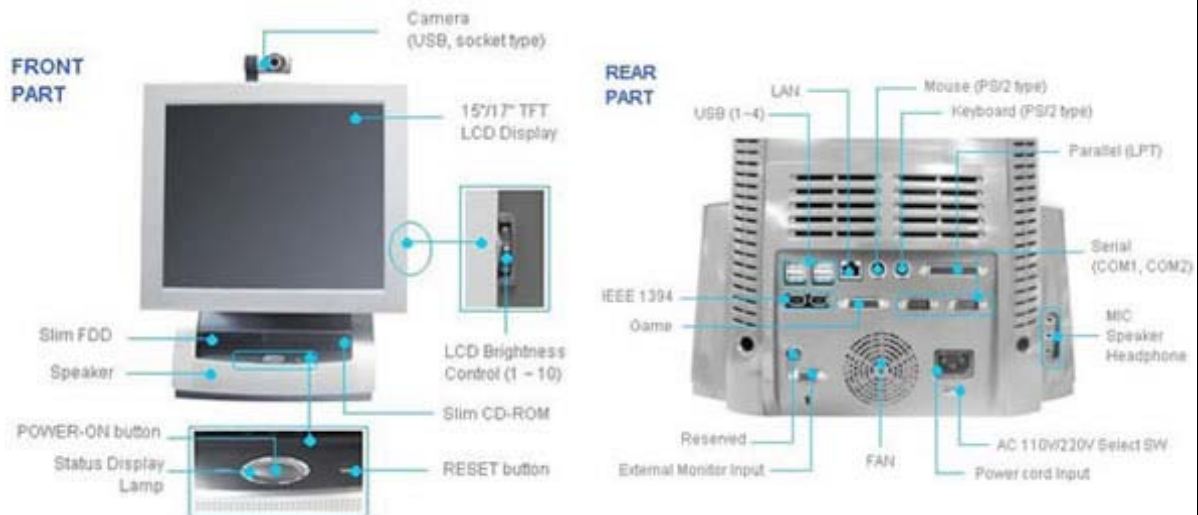

The All-In-One PC from Boothwood

The Curriculum PC of the Future

Space-saving, stylish, robust, yet packed with the latest technology, our All-In-One is available in a range of options. Pre-installed with Windows XP Pro, we can also arrange to install MS Office, Anti-Virus and curriculum software of your choice, so that your PCs are ready to go - contact us for pricing.

- 17" TFT
- 2.4GHZ Celeron processor
- 256MB DDR memory
- 80GB 7200 hard drive
- Built-in LAN adapter
- Multimedia keyboard and mouse

All for just £699 plus VAT.

Available upgrades include: DVD/RW, PC camera, USB Flash Card, 200GB hard drive, 1GB memory and Touch Screen technology.